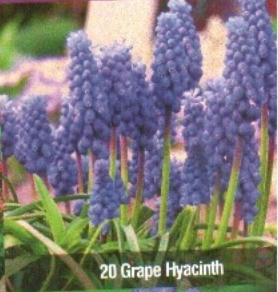

### Farmer's Bargain

5 varieties (individually packed)  
100 bulbs \$25 (valued at \$36)

25 Ranunculi Mixed

25 Anemone Double Mixed

20 Grape Hyacinth

15 Tritelia Spring Star

15 Freesia Mixed

37