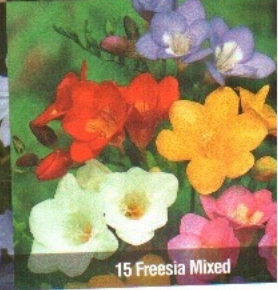

### Farmer's Bargain

5 varieties (individually packed)  
100 bulbs \$25 (valued at \$36)

25 Ranunculi Mixed

25 Anemone Double Mixed

20 Grape Hyacinth

15 Tritelia Spring Star

15 Freesia Mixed

37

### Water Wise

5 varieties (individually packed)  
60 bulbs \$25 (valued at \$37)

15 Freesia Mixed

5 Chinerinchee

15 Ixia Candy Chimes

10 Babiana

15 Tritonia Pink