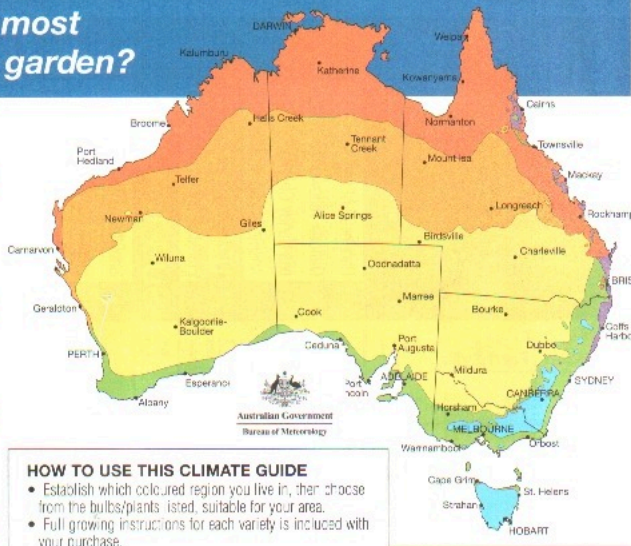

$5 pack FREE bulb surprise!

*Any purchaser who buys any 5 items or more from across the entire range, will receive a surprise pack of bulbs from our $5.00 range. Absolutely FREE!

What bulbs are most suitable in your garden?

Allium	
Anemone	
Babiana	
Baby Gladioli	
Crocus	
Daffodils	
Dutch Iris	
Freesia	
Grape Hyacinth	
Hyacinth	
Ixia	
Jonquil	
Ranunculi	
Scilla	
Snowflakes	
Sparaxis	
Spring Star	
Tritonia	
Tulip	
Zephyranthes