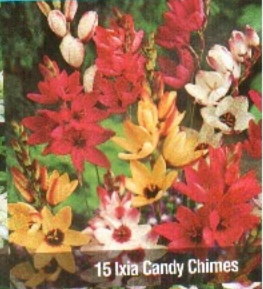

### Farmer's Bargain

5 varieties (individually packed)  
100 bulbs \$25 (valued at \$36)

25 Ranunculi Mixed

25 Anemone Double Mixed

20 Grape Hyacinth

15 Tritelia Spring Star

15 Freesia Mixed

37

### Water Wise

5 varieties (individually packed)  
60 bulbs \$25 (valued at \$37)

15 Freesia Mixed

5 Chinerinchee

15 Ixia Candy Chimes

10 Babiana

15 Tritonia Pink